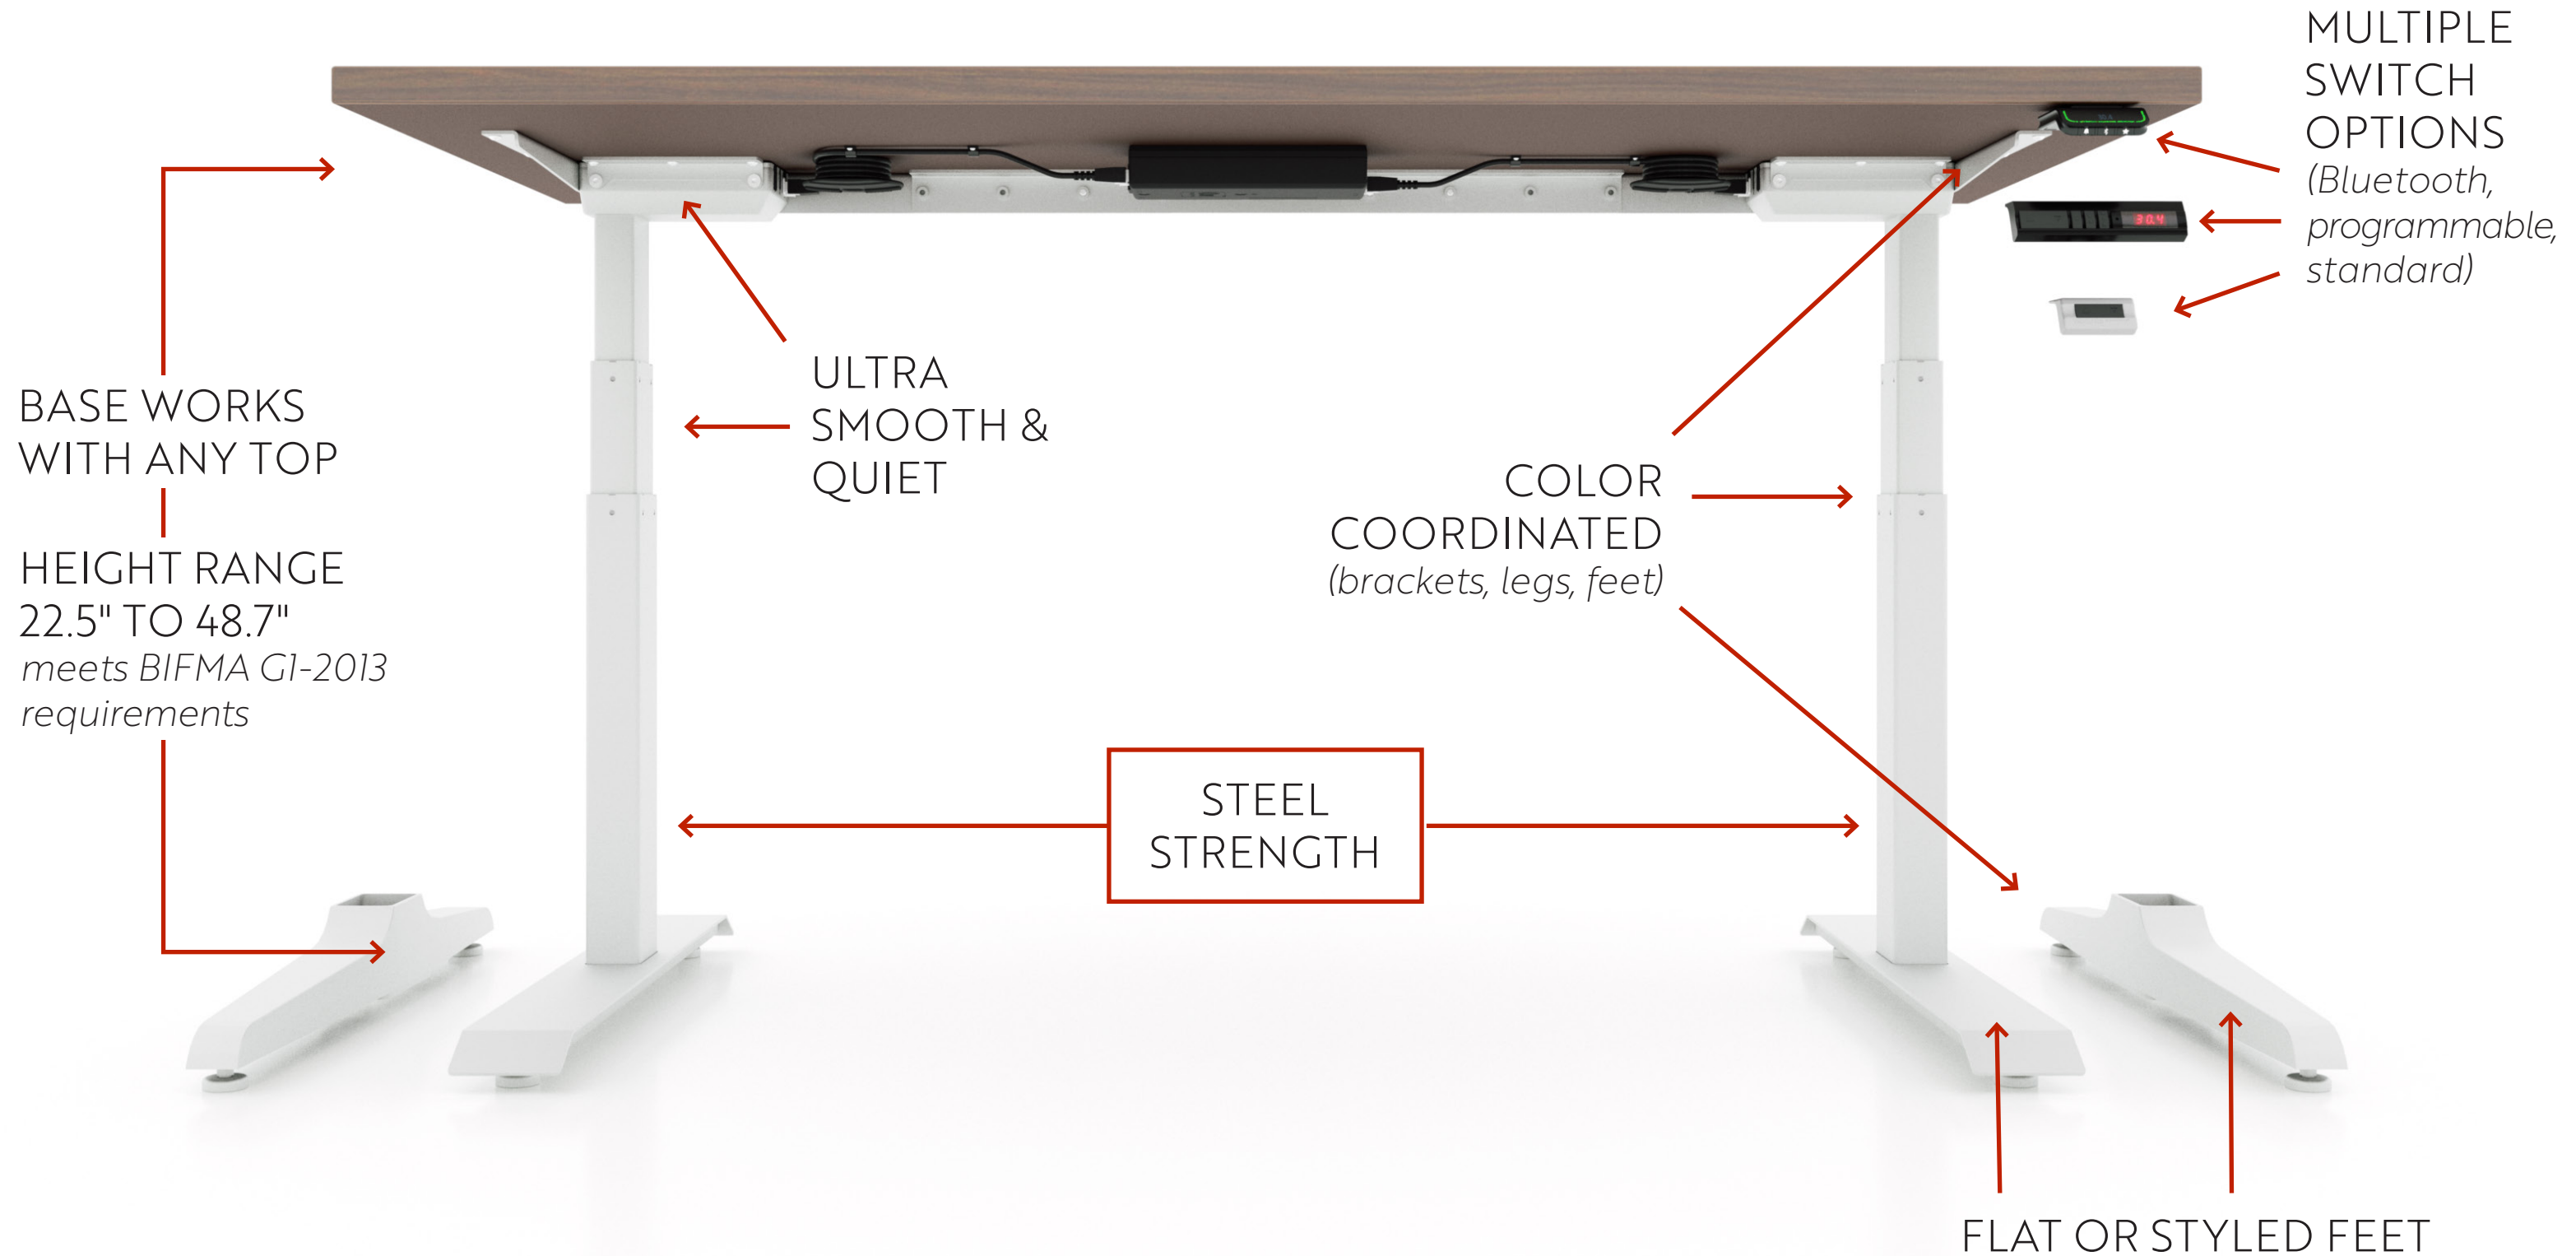

SIERRA HX

SIERRA HX by Workrite

The Perennial Standard

The culmination of over a decade of
in-market experience.

European Design & Engineering

The land that started the ergonomic revolution delivers a revolutionary table that you can rely on. Count on it.

Superior Anti-Collision

Our MEMS anti-collision tech comes standard with every Sierra HX table and delivers three layers of protection which provides the most sensitive, consistent anti-collision in the business.

ABOVE DESK ANTI-COLLISION

BELOW DESK ANTI-COLLISION

Have It Your Way

Sierra HX is customizable to your specific needs, with optional work surface textures, colors and shapes, as well as leg finishes, shaped feet and multiple switch choices.

Sierra HX 3-Stage, 2-Leg
Bluetooth Switch, Flat Feet

Sierra HX 3-Stage, 3-Leg
Bluetooth Switch, Styled Feet

STANDARD LAMINATE AND EDGE BAND COLOR SELECTIONS

Laminate Price Tier 1

Laminate Price Tier 2

Laminate Price Tier 3