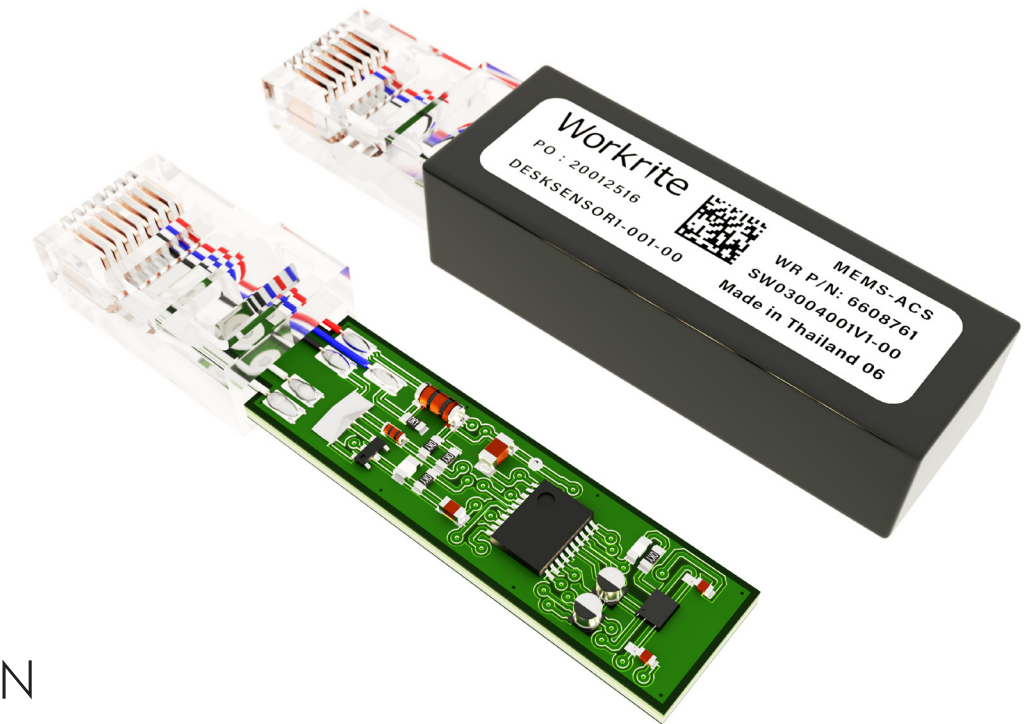

SIERRA HX

SIERRA HX by Workrite

The Perennial Standard

The culmination of over a decade of
in-market experience.

European Design & Engineering

The land that started the ergonomic revolution delivers a revolutionary table that you can rely on. Count on it.

Superior Anti-Collision

Our MEMS anti-collision tech comes standard with every Sierra HX table and delivers three layers of protection which provides the most sensitive, consistent anti-collision in the business.

ABOVE DESK ANTI-COLLISION

BELOW DESK ANTI-COLLISION

Have It Your Way

Sierra HX is customizable to your specific needs, with optional work surface textures, colors and shapes, as well as leg finishes, shaped feet and multiple switch choices.