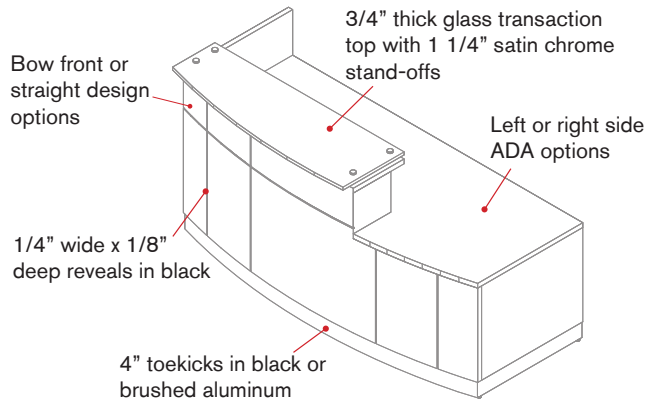

FRIANT

WILLOW

Casegoods

Willow is our eye-catching reception line. This line has the option of a straight front or a bow front with the choice of laminate or wood veneer. Willow's striking design includes black reveals.

friant.com/willow

DETAILS

Bow front design

Straight front designs

Matching end tables

Glass transaction top and black reveals

TECHNICAL DETAILS

* Wood veneers are also available. See [catalog](#) for complete list.

KEY FEATURES

- Bow front or straight front design
- Multiple finish options allow for a range of styles to suit any décor
- Glass transaction top available clear or frosted
- Design includes attractive accents of black reveals with toekicks and storage pulls, available in black or satin finish
- Matching credenzas and end tables also available
- Left or right ADA options