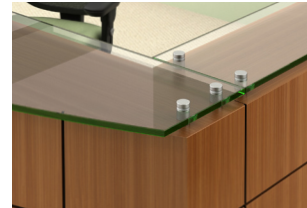

FRIANT

WILLOW

Casegoods

Willow is our eye-catching reception line. This line has the option of a straight front or a bow front with the choice of laminate or wood veneer. Willow's striking design includes black reveals.

friant.com/willow

DETAILS

Bow front design

Straight front designs

Matching end tables

Glass transaction top and black reveals

TECHNICAL DETAILS

* Wood veneers are also available. See [catalog](#) for complete list.

KEY FEATURES

- Bow front or straight front design
- Multiple finish options allow for a range of styles to suit any décor
- Glass transaction top available clear or frosted
- Design includes attractive accents of black reveals with toekicks and storage pulls, available in black or satin finish
- Matching credenzas and end tables also available
- Left or right ADA options